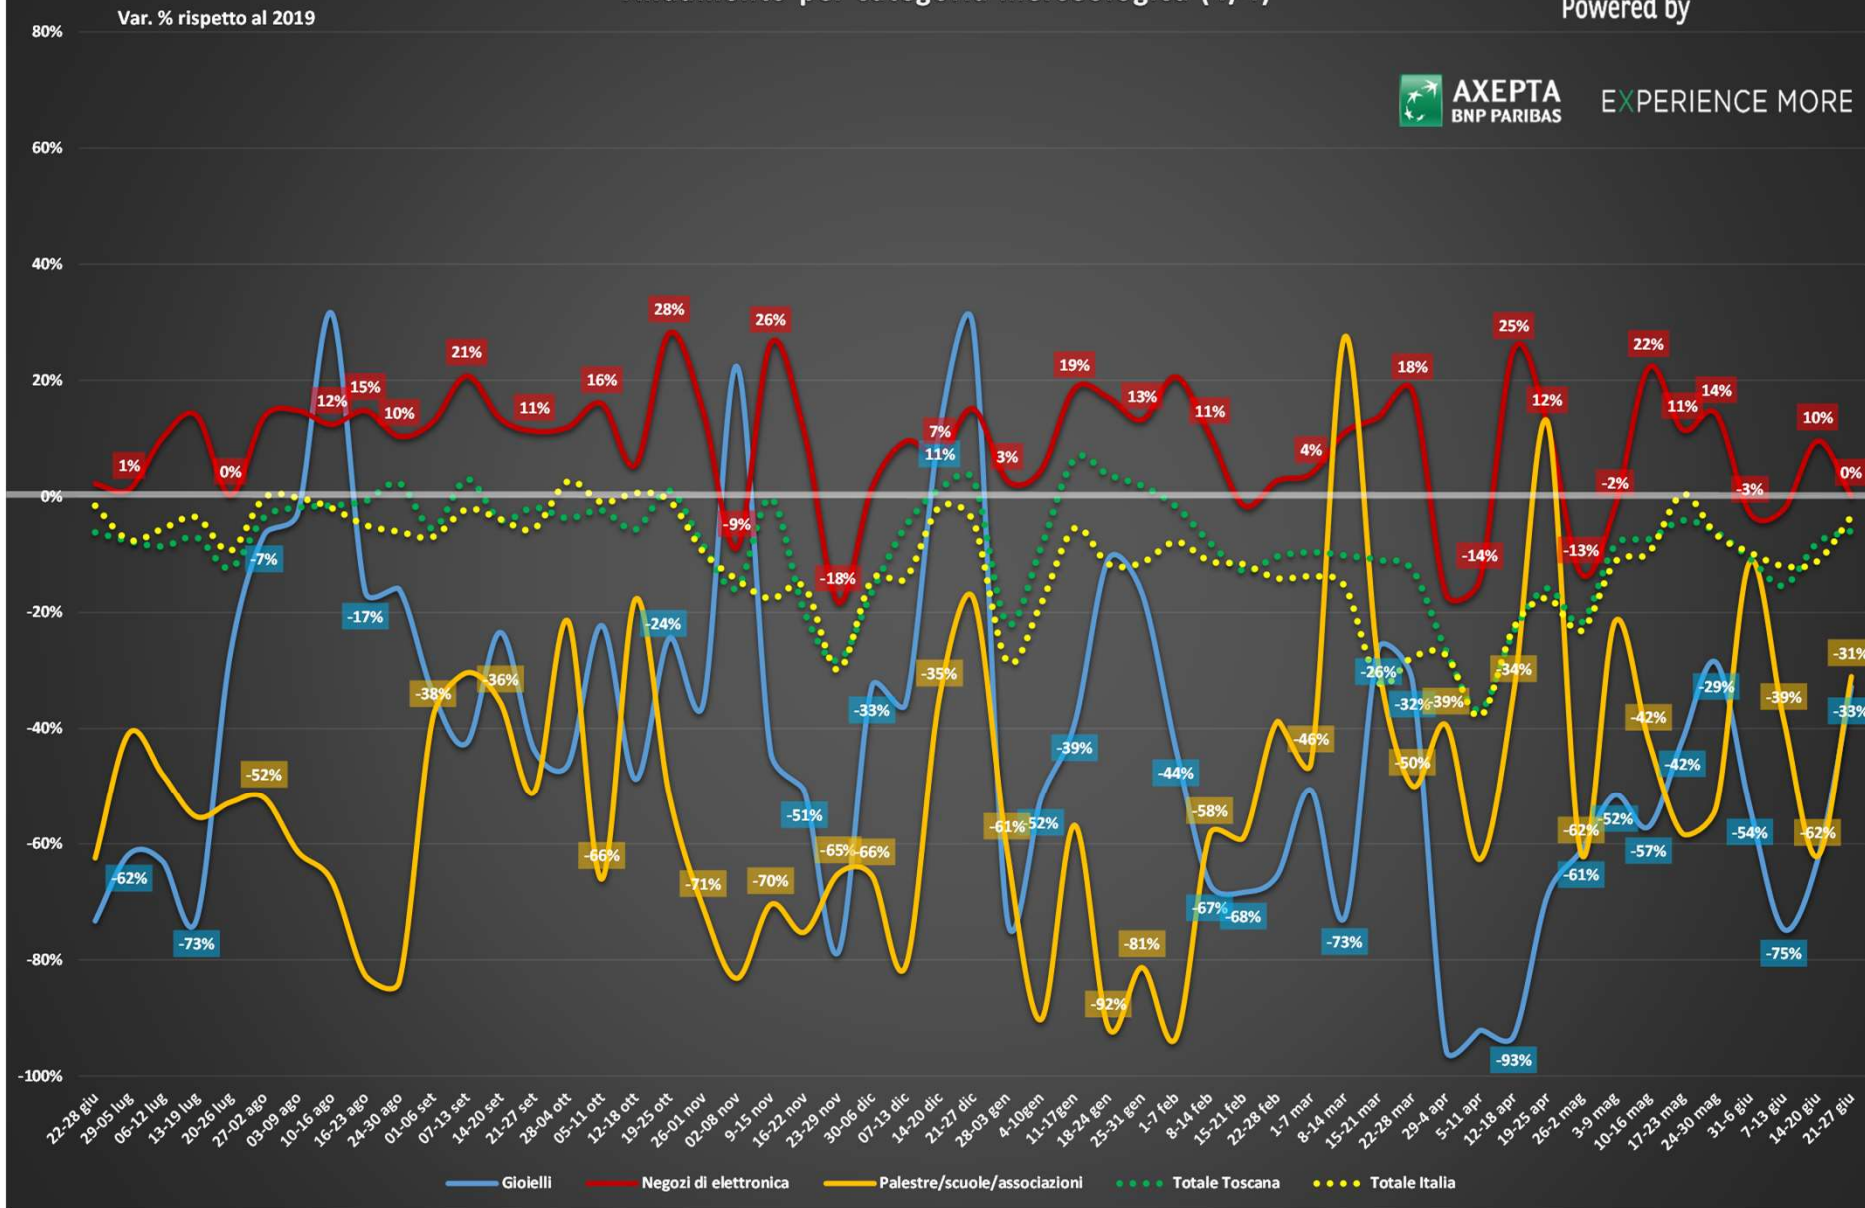

EXPERIENCE MORE

EXPERIENCE MORE

Andamento per categoria merceologica (2/4)

Powered by

EXPERIENCE MORE

Andamento per categoria merceologica (3/4)

Powered by

EXPERIENCE MORE

Andamento per categoria merceologica (4/4)

Powered by

EXPERIENCE MORE

EXPERIENCE MORE

Clas

VOLUMES TREND BY COUNTRY

BASE DI RIFERIMENTO ANNO 2019

AXEPTA
BNP PARIBAS