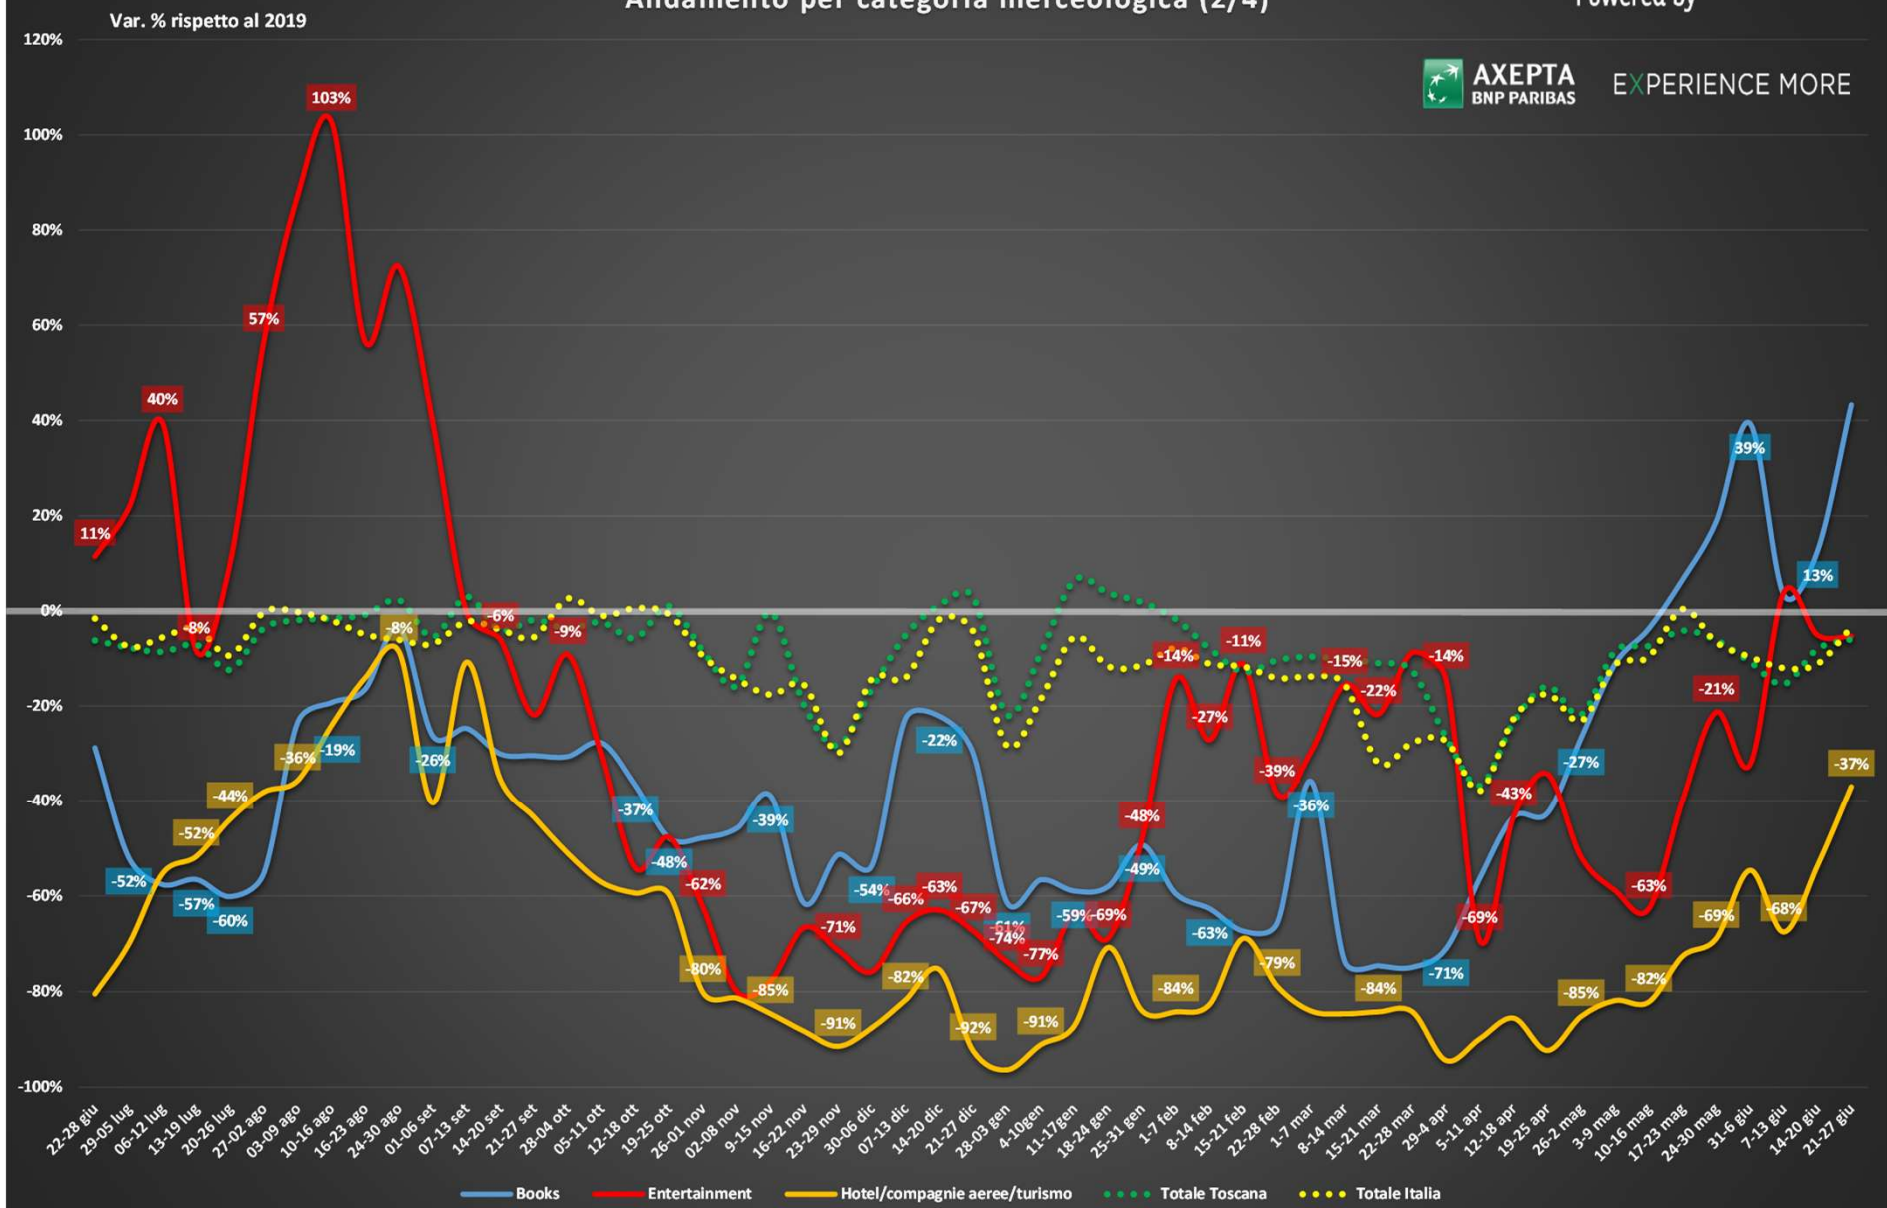

BASE DI RIFERIMENTO ANNO 2019

AXEPTA
BNP PARIBAS

EXPERIENCE MORE

AXEPTA
BNP PARIBAS

EXPERIENCE MORE

Clas

Andamento per categoria merceologica (1/4)

Powered by

EXPERIENCE MORE

EXPERIENCE MORE

Andamento per categoria merceologica (2/4)

Powered by

EXPERIENCE MORE

Andamento per categoria merceologica (3/4)

Powered by

EXPERIENCE MORE