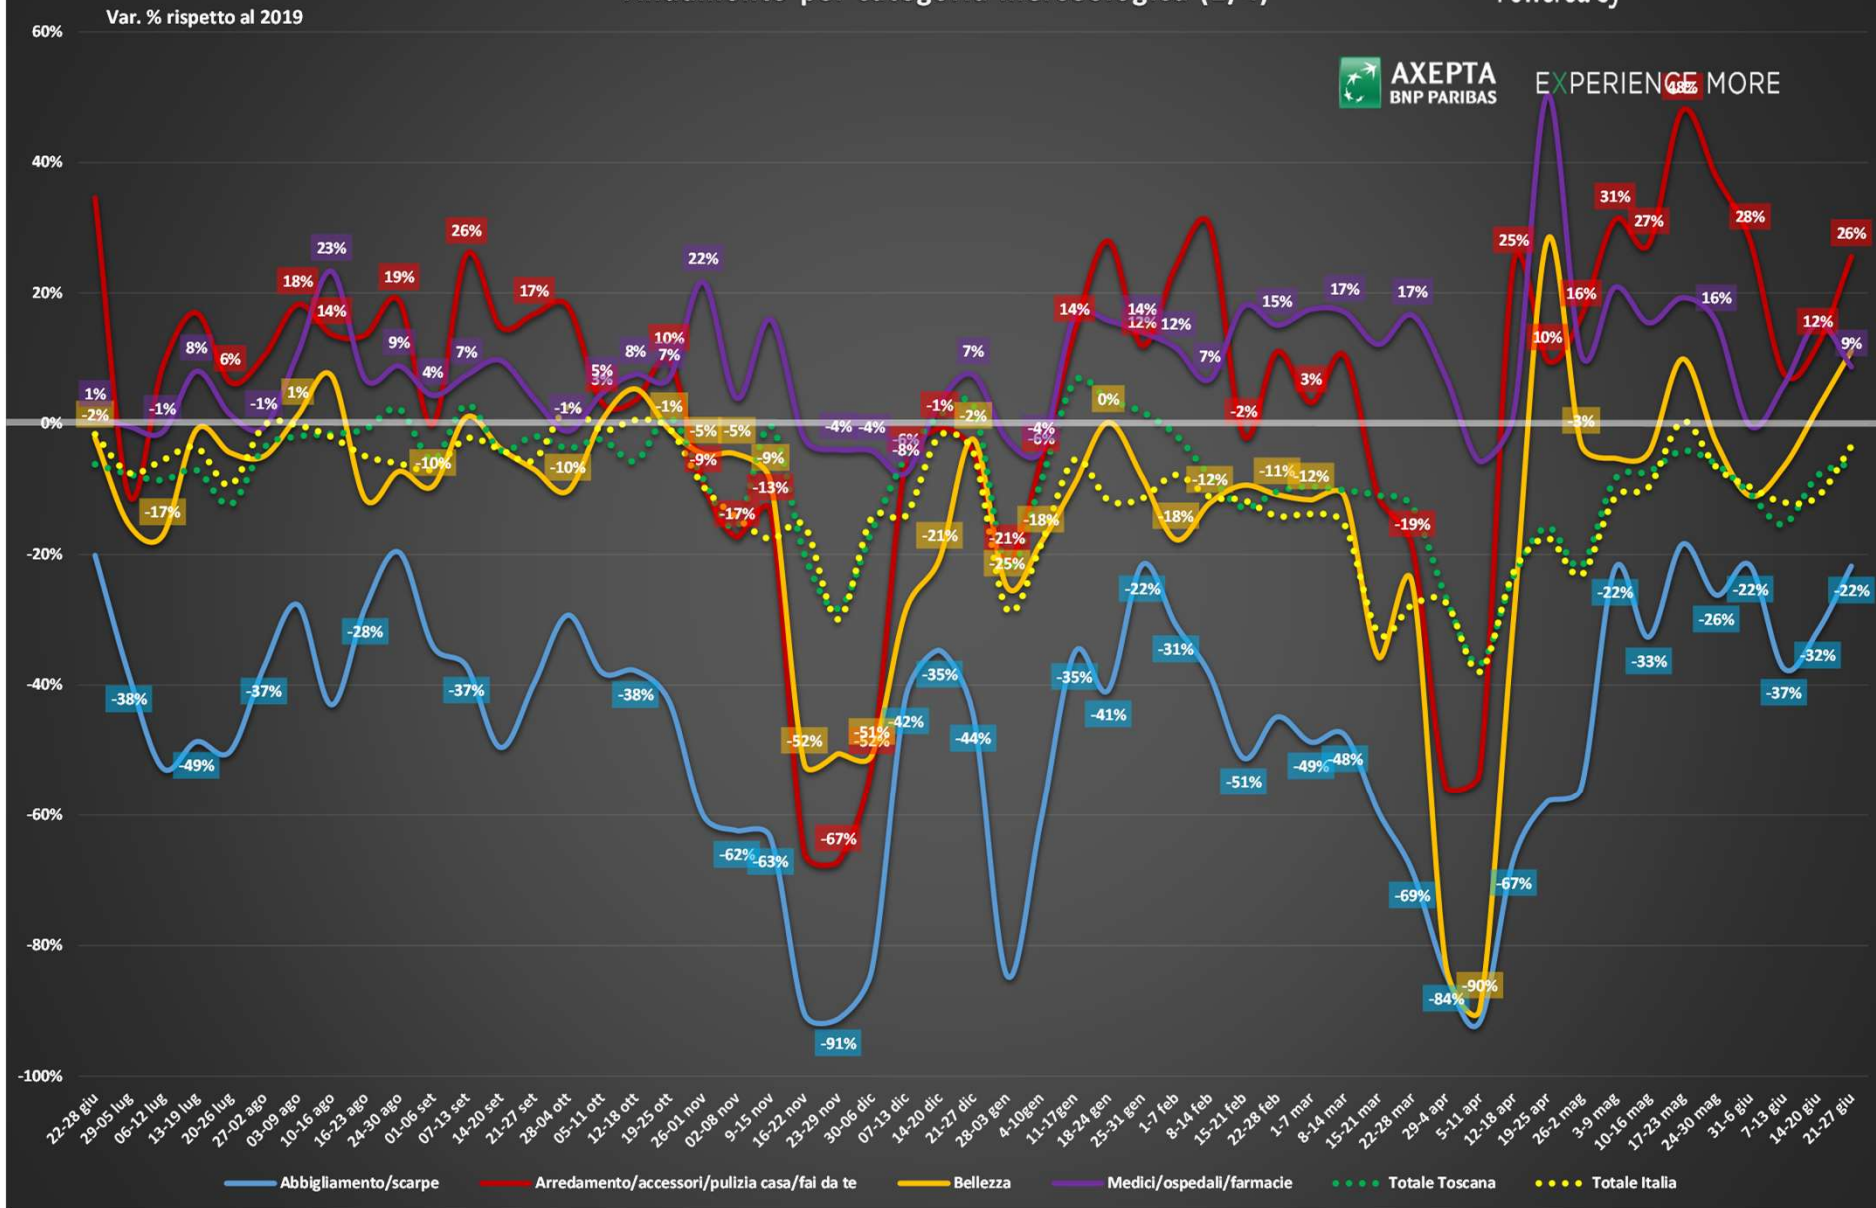

BASE DI RIFERIMENTO ANNO 2019

AXEPTA
BNP PARIBAS

EXPERIENCE MORE

AXEPTA
BNP PARIBAS

EXPERIENCE MORE

Clas

Andamento per categoria merceologica (1/4)

Powered by

EXPERIENCE MORE

EXPERIENCE MORE

Andamento per categoria merceologica (2/4)

Powered by

EXPERIENCE MORE

Andamento per categoria merceologica (3/4)

Powered by

EXPERIENCE MORE